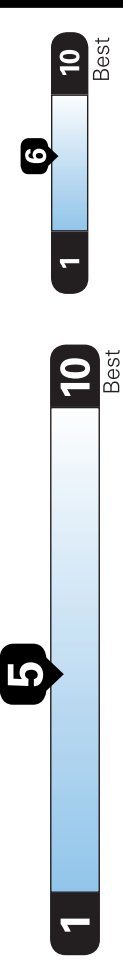

Red Diamond / Black Roof **$995.00**

Full Tank of Gas

INCLUDED

Mitsubishi Motors Confidence™

INCLUDED

- 10-Year/100,000-Mile Limited Powertrain Warranty
- 5-Year/Unlimited-Mile Roadside Assistance
- 2-Year/30,000-Mile Limited Maintenance (3 Oil Changes, 3 Tire Rotations and 1 Cabin Filter)
- See Participating Retailer for Details

Mitsubishi Connect Subscriptions

INCLUDED

- 5-year Safeguard Services trial, and
- 1-year Remote Services trial
- Enrollment required. Trial period starts at vehicle delivery. After trial, standard subscription costs apply.

Premium Package

$3,050.00

- Dynamic Sound Yamaha Ultimate (12 Speakers)
- Synthetic Leather Door Insert with Quilting (Brick Brown)
- Semi-Aniline Leather Appointed Seating Surfaces
- 10.8" Head-Up Display (HUD)
- Digital Rearview Mirror with Rear Camera
- Unique Black Spoiler

Grille Paint Protection Film

$135.00

Tonneau Cover

$240.00

Welcome Package

$225.00

- Touch Up Paint Pen (Body Color)
- Console Tray Mat
- Floor Mats, Carpet
- Vehicle Manuals Binder

EPA DOT Fuel Economy and Environment

Gasoline Vehicle

Fuel Economy

28 MPG
combined city/hwy

Small SUVs range from 14 to 125 MPG.
The best vehicle rates 146 MPGe.

26 city
31 highway

3.6 gallons per 100 miles

You spend $250
more in fuel costs
over 5 years
compared to the average new vehicle.

Annual fuel cost

$1,750

Fuel Economy & Greenhouse Gas Rating (tailpipe only) **Smog Rating** (tailpipe only)

This vehicle emits 314 grams CO₂ per mile. The best emits 0 grams per mile (tailpipe only). Producing and distributing fuel also create emissions; learn more at fueleconomy.gov.

Actual results will vary for many reasons, including driving conditions and how you drive and maintain your vehicle. The average new vehicle gets 29 MPG and costs $8500 to fuel over 5 years. Cost estimates are based on 15000 miles per year at $3.30 per gallon. MPGe is miles per gasoline gallon equivalent. Vehicle emissions are a significant cause of climate change and smog.

fueleconomy.gov

Calculate personalized estimates and compare vehicles

10-year

100,000-mile
LIMITED POWERTRAIN WARRANTY

10 YEAR / **100,000** MILE POWERTRAIN ANTI-CORROSION/PERFORATION

5 YEAR / **60,000** MILE BUMPER-TO-BUMPER ROADSIDE ASSISTANCE

5 YEAR / **UNLIMITED** MILE ROADSIDE ASSISTANCE
*See participating Retailer for Limited Warranty and Roadside Assistance terms and conditions.

Parts Content Information

For vehicles in this carline:

U.S./Canadian Parts Content: **0%**
Major Sources of Foreign Parts Content: **JAPAN 100%**

For this vehicle:

Final Assembly Point: **OKAZAKI, JAPAN**
Country of Origin: **JAPAN**
Engine: **JAPAN**
Transmission: **JAPAN**

Note: Parts content does not include final assembly, distribution, or other non-parts costs.

GOVERNMENT 5-STAR SAFETY RATINGS

Overall Vehicle Score

Based on the combined ratings of frontal, side and rollover. Should ONLY be compared to other vehicles of similar size and weight.

Frontal Crash

To be Rated
Driver

Side Crash

To be Rated
Front seat
Rear seat

Based on the risk of injury in a frontal impact.

Should ONLY be compared to other vehicles of similar size and weight.

Rollover

To be Rated
Based on the risk of injury in a side impact.

Based on the risk of rollover in a single-vehicle crash.

Star ratings range from 1 to 5 stars (★ ★ ★ ★ ★) with 5 being the highest.
Source: National Highway Traffic Safety Administration (NHTSA).
www.safercar.gov or 1-888-327-4236

MSRP*: $39,045.00

Total Additional Equipment: $4,645.00

Subtotal: $43,690.00

Destination/Handling: $1,745.00

Total MSRP*: $45,435.00

*MSRP (Manufacturer's Suggested Retail Price)

Cumulative Accessory Weight is 18.0 lbs

Gasoline, license and title fees, applicable federal, state and local taxes and dealer and distributor installed options and accessories are not included in the manufacturer's suggested retail price. This label has been applied to this vehicle pursuant to federal law and cannot be moved or altered prior to delivery to the ultimate purchaser.

Method of Transport: **TRUCK**
Plant/Port of Entry: **JACKSONVILLE, FL**
VIN : **JA4J3WAB4TZ019319**
FLRoute Code : **TPF**